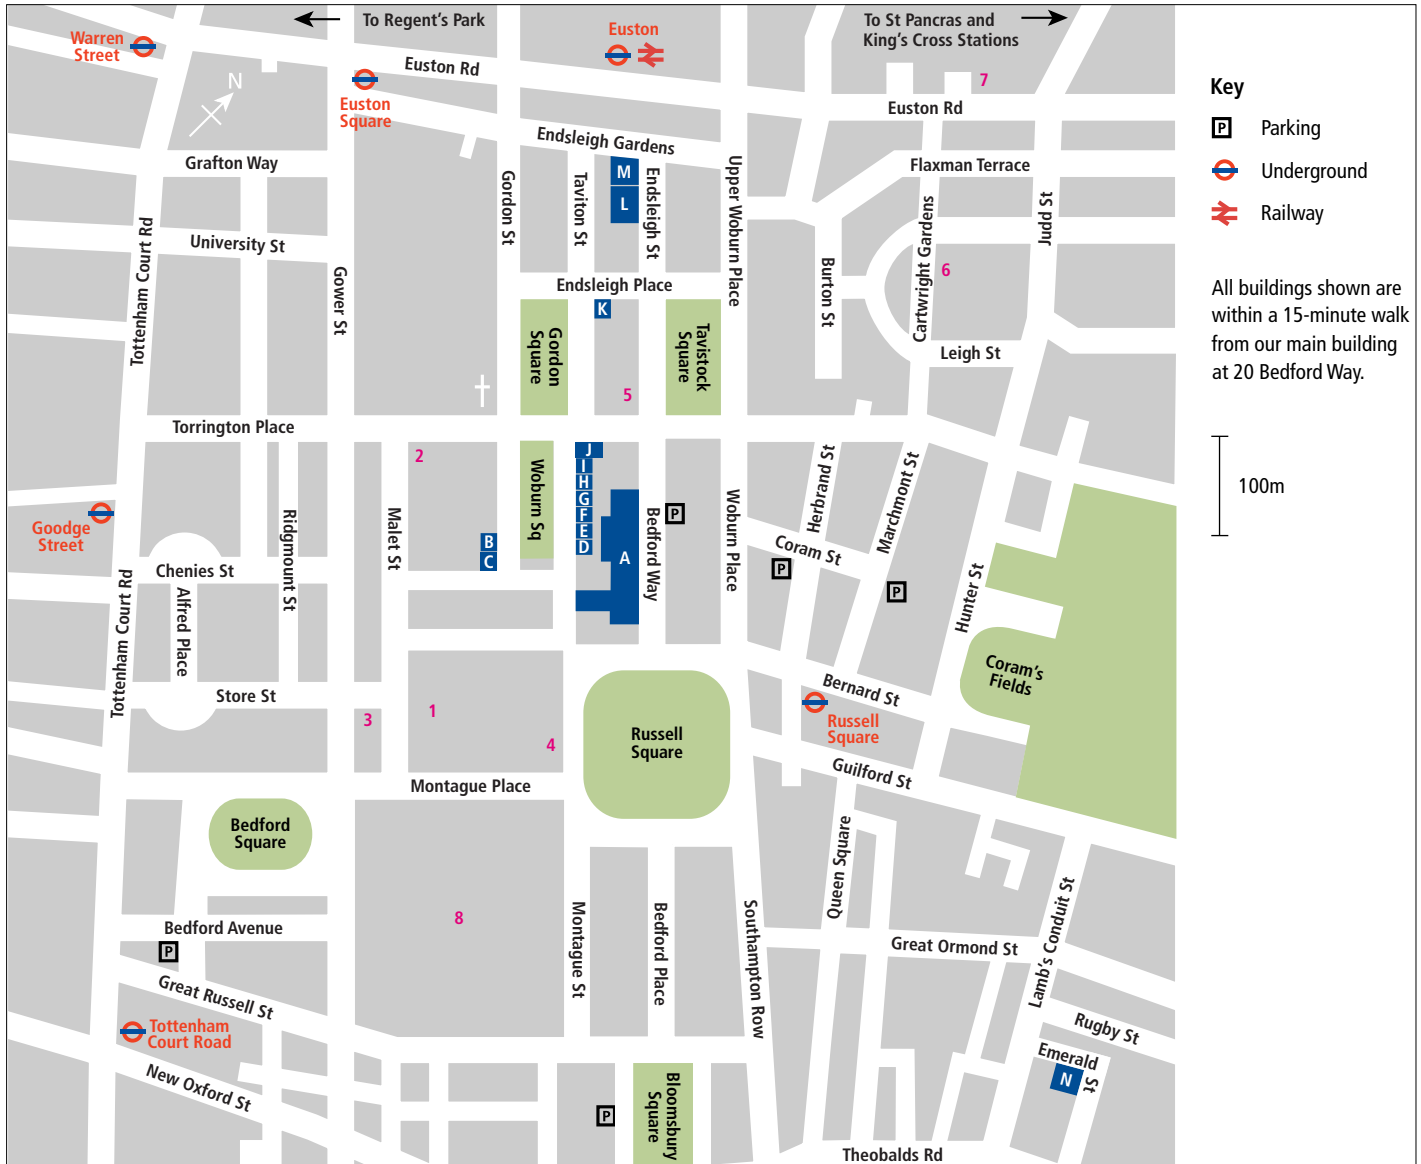

Campus map

IOE main building

A 20 Bedford Way (including Library)

IOE other buildings

B 24–26 Woburn Square
Department of Psychology and
Human Development

C 27–28 Woburn Square
Thomas Coram Research Unit (TCRU)

F 15 Woburn Square
Effective Pre-School Primary and
Secondary Education (EPPSE)

H 11 Woburn Square
European Centre for Reading
Recovery (ECRR)

I/D 10 and 18 Woburn Square
Social Science Research Unit (SSRU)

M 9–11 Endsleigh Gardens
Departments of Marketing, Finance,
Research and Consultancy Services

N 23–29 Emerald Street
London Knowledge Lab (LKL)

IOE student residences

L 14, 15–23 Endsleigh Street
John Adams Hall

G/E 12, 13, 14, 16, 17 Woburn Square
Woburn Square Annex

M 9–11 Endsleigh Gardens
Endsleigh Gardens Annex

University of London

1 Senate House (including Library)

2 Students' Union

3 Health Centre

4 Careers Advice Service